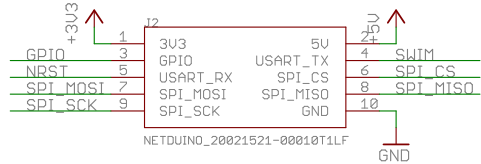

Go!Bus Connector

SWIM Connector

Programming Switch

Module Connector & Breakout

Power Jumpers

- M1 NETDUINO_MTG320H700NP
- M2 NETDUINO_MTG320H700NP

TITLE: Go!Bus Breakout Module	
FILE: Main	
Matt Isenhower, Komodex Systems LLC http://komodex.com	REV: A
DATE: 7/4/2012 10:08:38 AM	SHEET: 1/1