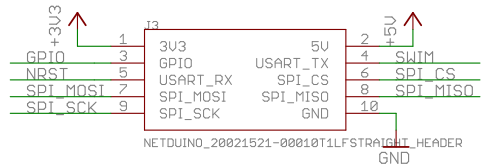

Go!Bus Connector

SWIM Connector

Programming Switch

Module Connector & Breakout

Power Jumpers

- M1 NETDUINO_MTG320H700NP
- M2 NETDUINO_MTG320H700NP

TITLE: Go!Bus Breakout Module	
FILE: Main	
Matt Isenhower, Komodex Systems LLC http://komodex.com	REV: A
DATE: 7/4/2012 10:08:38 AM	SHEET: 1/1